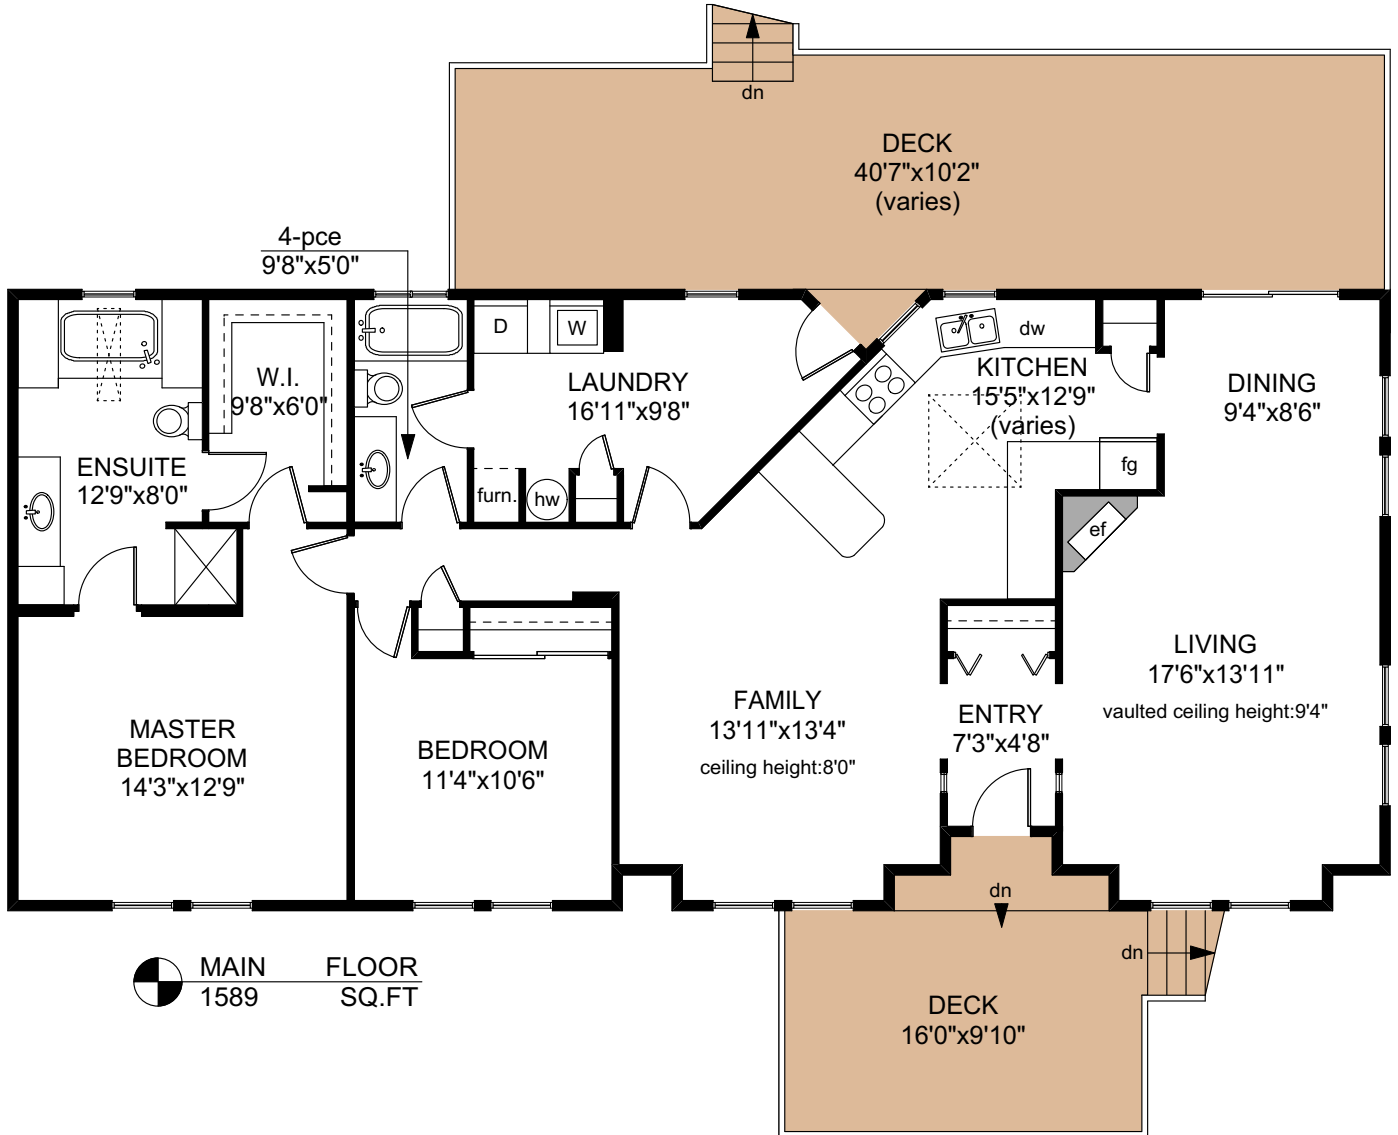

# 608 - 2850 STAUTW ROAD

MAIN FLOOR  
1589 SQ.FT

	FINISHED SQ. FT.	UNFINISHED SQ. FT.	TOTAL SQ. FT.
MAIN	1589	0	1589
TOTAL	1589	0	1589
DECKS	0	564	564

PREPARED FOR THE EXCLUSIVE USE OF  
THE NEAL ESTATE TEAM OF RE/MAX ALLIANCE